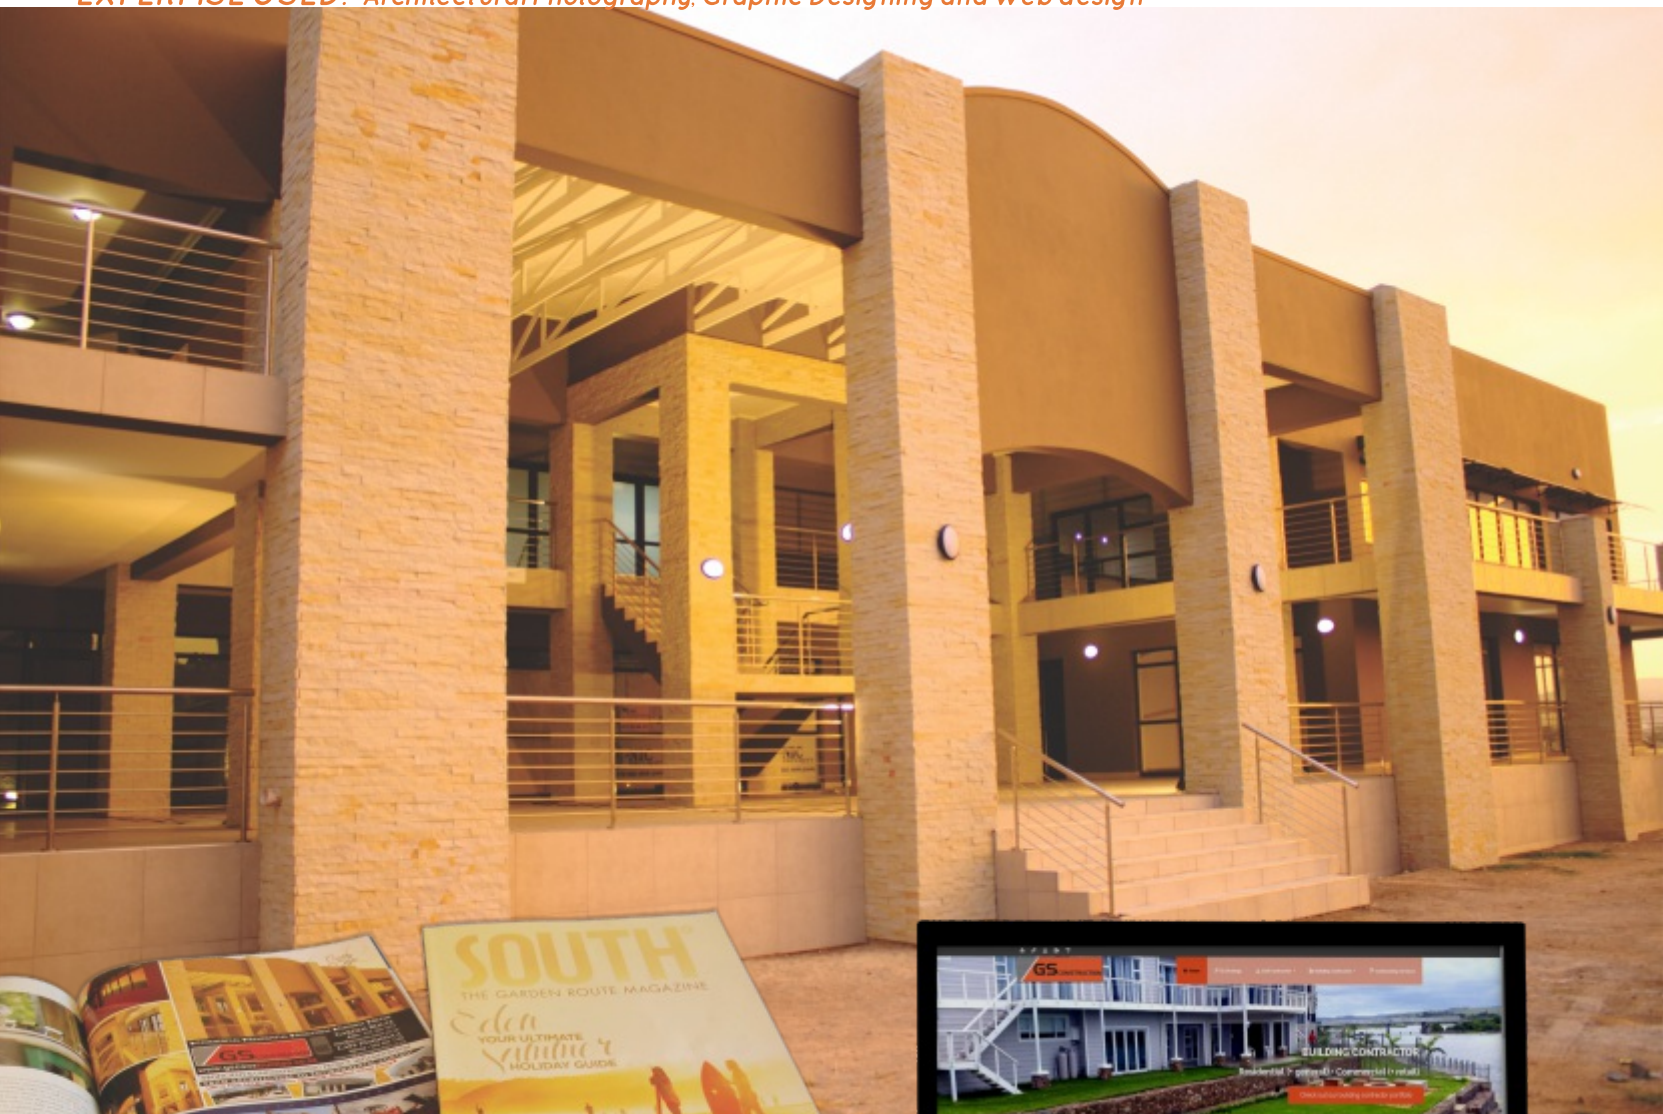

Architectural Photography

COMPANY: GS Construction
SERVICE: Commercial Building

▼ A GOLDEN HOUR DUSK PHOTOGRAPHY OF EXTERIOR - We took advantage of the 40-minute window of soft natural light and pink sky tone to capture this corporate building and created a warm inviting atmosphere by using discreet lighting. The photographs were compiled into a full-color advertisement and published in a glossy magazine.

CLIENT'S FEEDBACK: The client was pleased to learn that his advertisement caught the eyes of onlookers and he received compliments from the magazine's editorial staff.

TO VIEW visit the website at <http://www.gsconstruction.co.za/building-contractor/commercial-construction/>

EXPERTISE USED: Architectural Photography, Graphic Designing and Web design

Corporate Video,
Company Profile,
Responsive Website,
Business Cards,
Newspaper
Advertisements ▶